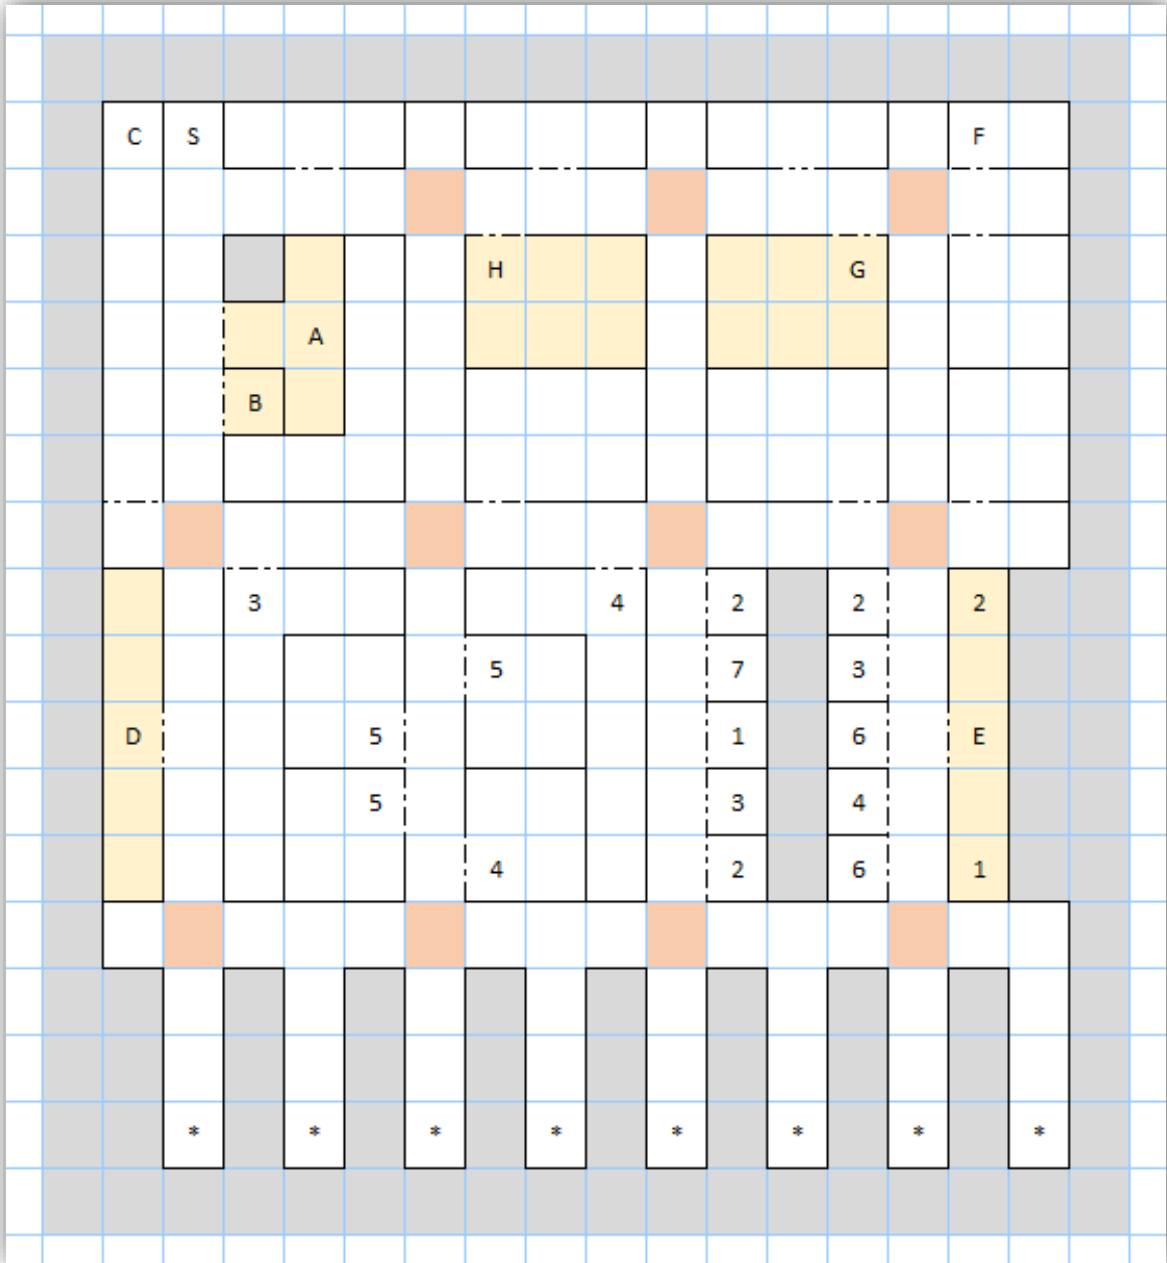

## The Map

## Places of Note

- A. Inn of Portsmouth (Inn)
- B. Maid Marion's Market (Food)
- C. Stairs Down (Dungeon)
- D. Zorelda's Watering Hole (Tavern)
- E. Temple Succubon (Temple)
- F. Note: ZAM 12, 2
- G. B. Smith's Workshop (Shop)
- H. Amazonia's Training (Trainer)

## Other Notes

The **orange tiles** drain male characters in the party of their health. Most of the encounters are fixed, apart from those in the southern alleys.