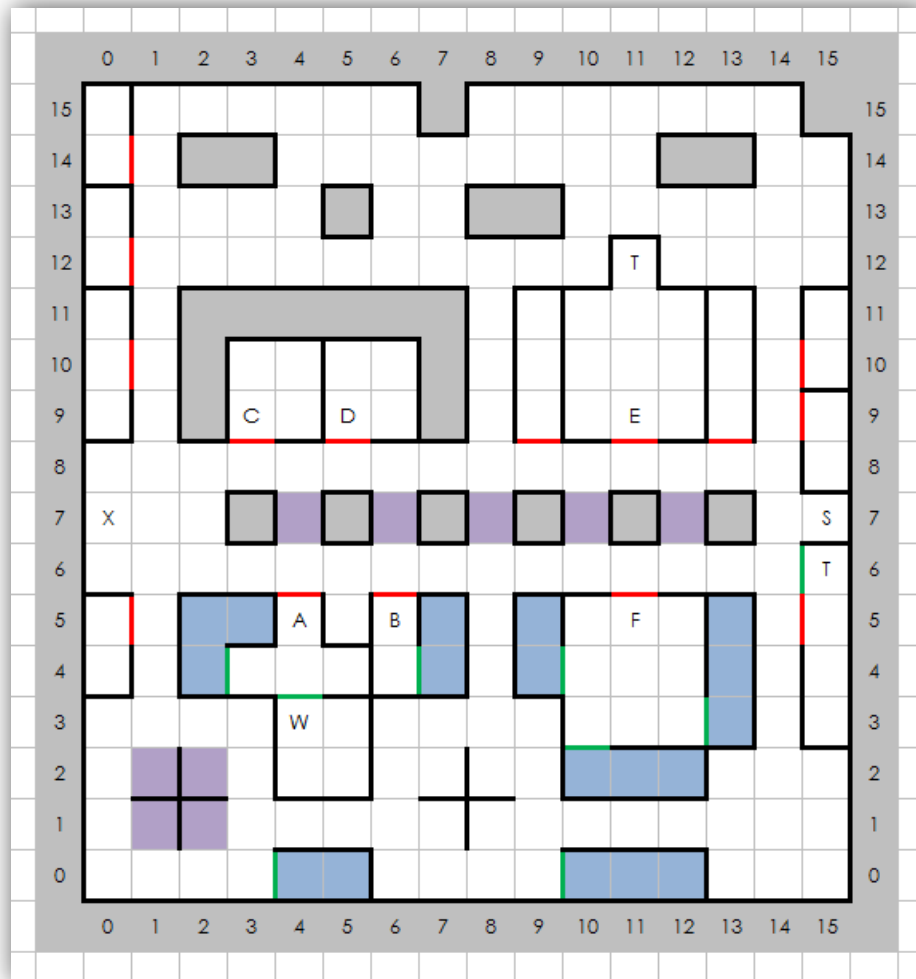

The Town of Erliquin

The Map of Erliquin

Places of Note

- A. Inn of Erliquin
- B. Four Star Foods
- C. Current Trends Ironworks
- D. Tavern of Tall Tales
- E. Superior Training
- F. Temple Gauche
- G. Stairs Down
- X. Town Exit
- T. Town Treasure
- W. The Wizard Agar